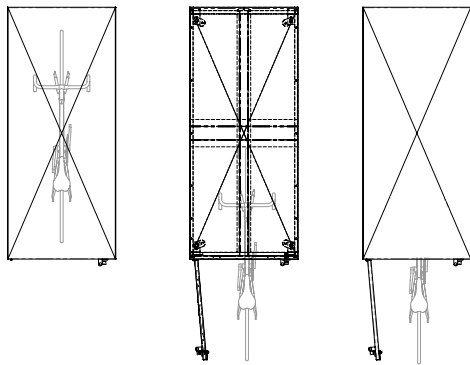

Bike access and storage

- Bicycle stored securely inside locker
- Easy access to store and remove bicycle
- Individual locking of each installed locker
- Locker includes internal hooks for helmet and bag hanging
- Optional bicycle wheel track also available

Single or Multiple install of lockers

Lockers can be installed either as a single locker or next to each other in rows, in multiples as required