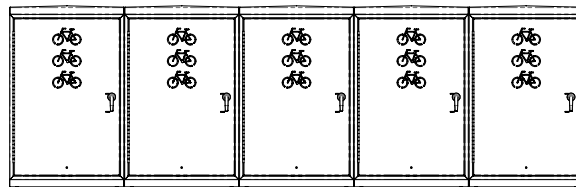

Minimum 2000mm aisle spacing between lockers

Minimum 2000mm aisle spacing between lockers and wall or obstructions