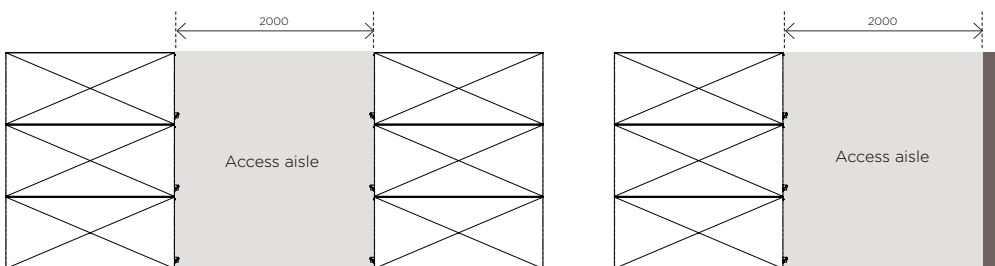

Minimum 2000mm aisle spacing between lockers

Minimum 2000mm aisle spacing between lockers and wall or obstructions