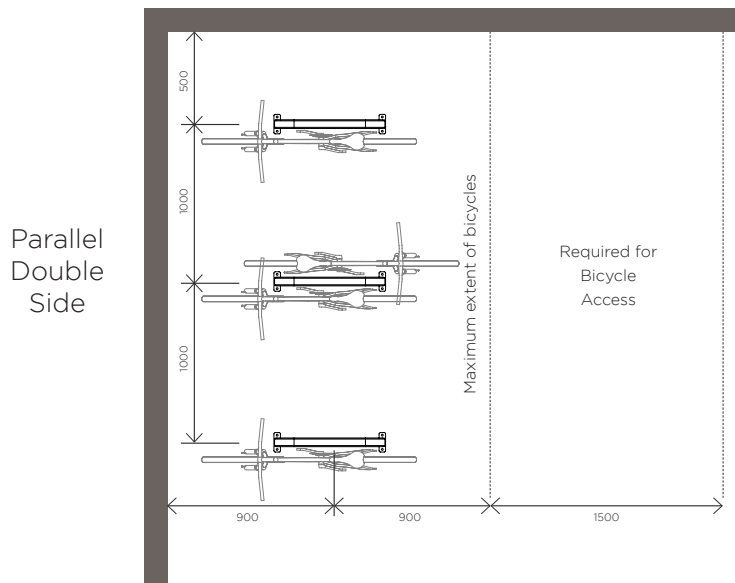

CORA BIKE RACK

PRODUCT SPECIFICATION SHEET

CBR-SG LAYOUT GUIDE
To comply with AS2890.3 (2015)
CBR-SG Series racks should be
mounted with the spacings shown.

For specific assembly and installation instructions relating to CBR-SG Series racks, please refer to individual instruction information sheets.

Racks should not be installed, based on the information on this sheet alone.