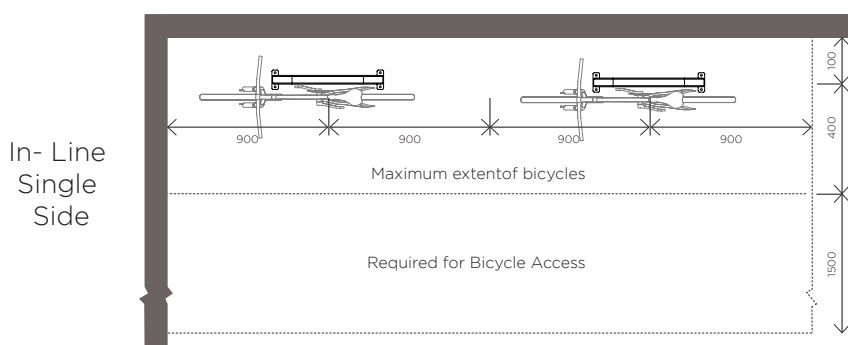

CORA BIKE RACK

PRODUCT SPECIFICATION SHEET

CBR-SG LAYOUT GUIDE
To comply with AS2890.3 (2015)
CBR-SG Series racks should be
mounted with the spacings shown.

For specific assembly and installation instructions relating to CBR-SG Series racks, please refer to individual instruction information sheets.

Racks should not be installed, based on the information on this sheet alone.