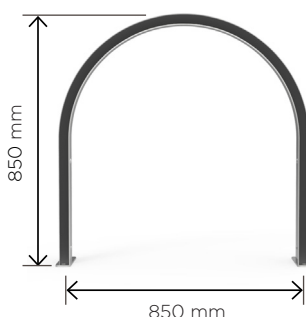

CORA BIKE RACK

PRODUCT SPECIFICATION SHEET

CBR-SG SERIES (SCRATCH GUARD™)

CBR2-SG BIKE RAIL

The Cora CBR-SG series offer a premium bike rail design with an integrated Scratch Guard™ protective bumper to protect the finish of every cyclist's pride and joy. Ideal for End of Trip and bike storage rooms, the CBR-SG provides the ultimate user experience and allows unlimited flexibility in layout design. CBR-SG series bike rails are designed to support the entire bike frame and each unit can accommodate up to 2 bikes, with 1 bike on each side.

CBR2-SG

Side View

Capacity

- Single side access - 1 bike
- Double sided access - 2 bikes

Construction

- Heavy duty high quality steel or 304 stainless steel
- Dual skin metal with durable polymer bumper insert

Fixings

- 4 x M10 x 80mm stainless steel anchor bolts with tamper resistant fasteners supplied. 150mm x 6mm round base plate

Finishes

- In Stock - Galvanised
- Option - 304 Stainless Steel with brush finish
- Option - Colour Powder Coat (Cora standard colour range)