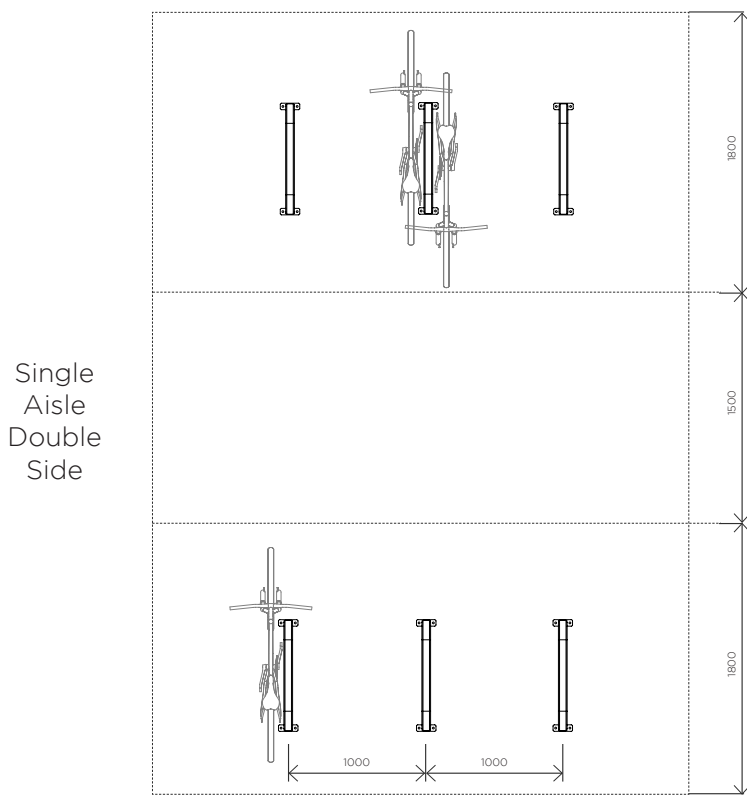

CORA BIKE RACK

PRODUCT SPECIFICATION SHEET

CBR-SG LAYOUT GUIDE
To comply with AS2890.3 (2015)
CBR-SG Series racks should be mounted with the spacings shown.

For specific assembly and installation instructions relating to CBR-SG Series racks, please refer to individual instruction information sheets.

Racks should not be installed, based on the information on this sheet alone.

CORA
BIKERACK

PH 1800 249 878

sales@cora.com.au

www.cora.com.au