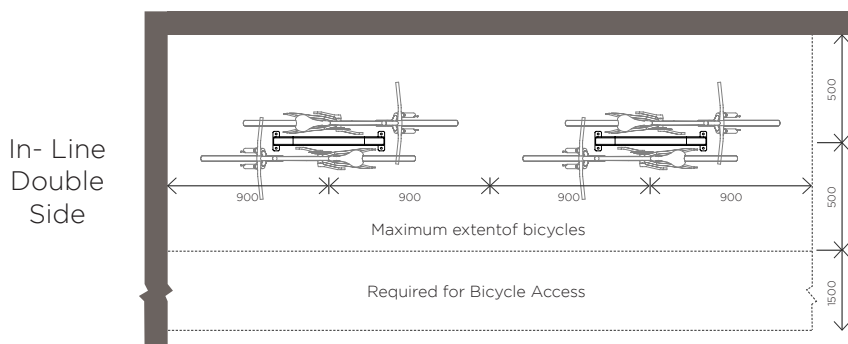

CORA BIKE RACK

PRODUCT SPECIFICATION SHEET

CBR-SG LAYOUT GUIDE
To comply with AS2890.3 (2015)
CBR-SG Series racks should be
mounted with the spacings shown.

For specific assembly and installation instructions relating to CBR-SG Series racks, please refer to individual instruction information sheets.

Racks should not be installed, based on the information on this sheet alone.