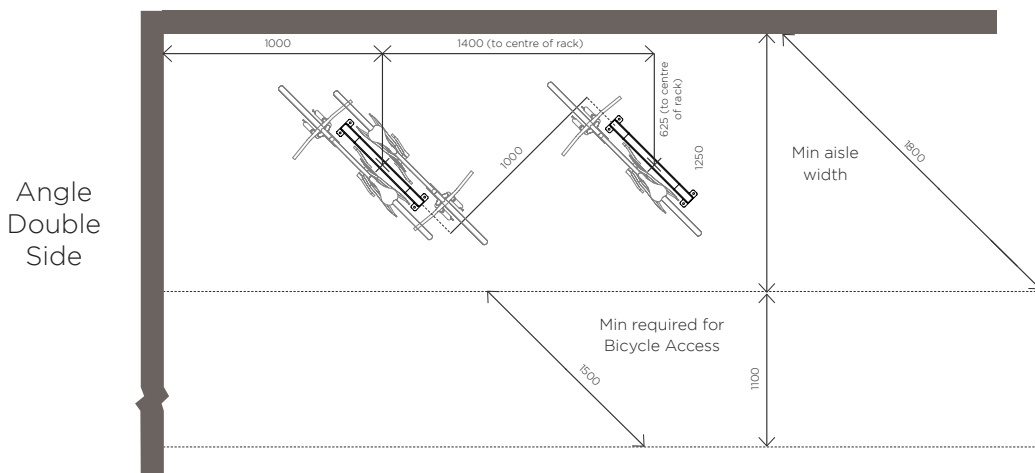

CORA BIKE RACK

PRODUCT SPECIFICATION SHEET

CBR-SG LAYOUT GUIDE
To comply with AS2890.3 (2015)
CBR-SG Series racks should be mounted with the spacings shown.

For specific assembly and installation instructions relating to CBR-SG Series racks, please refer to individual instruction information sheets.

Racks should not be installed, based on the information on this sheet alone.

CORA
BIKERACK

PH 1800 249 878

sales@cora.com.au

www.cora.com.au